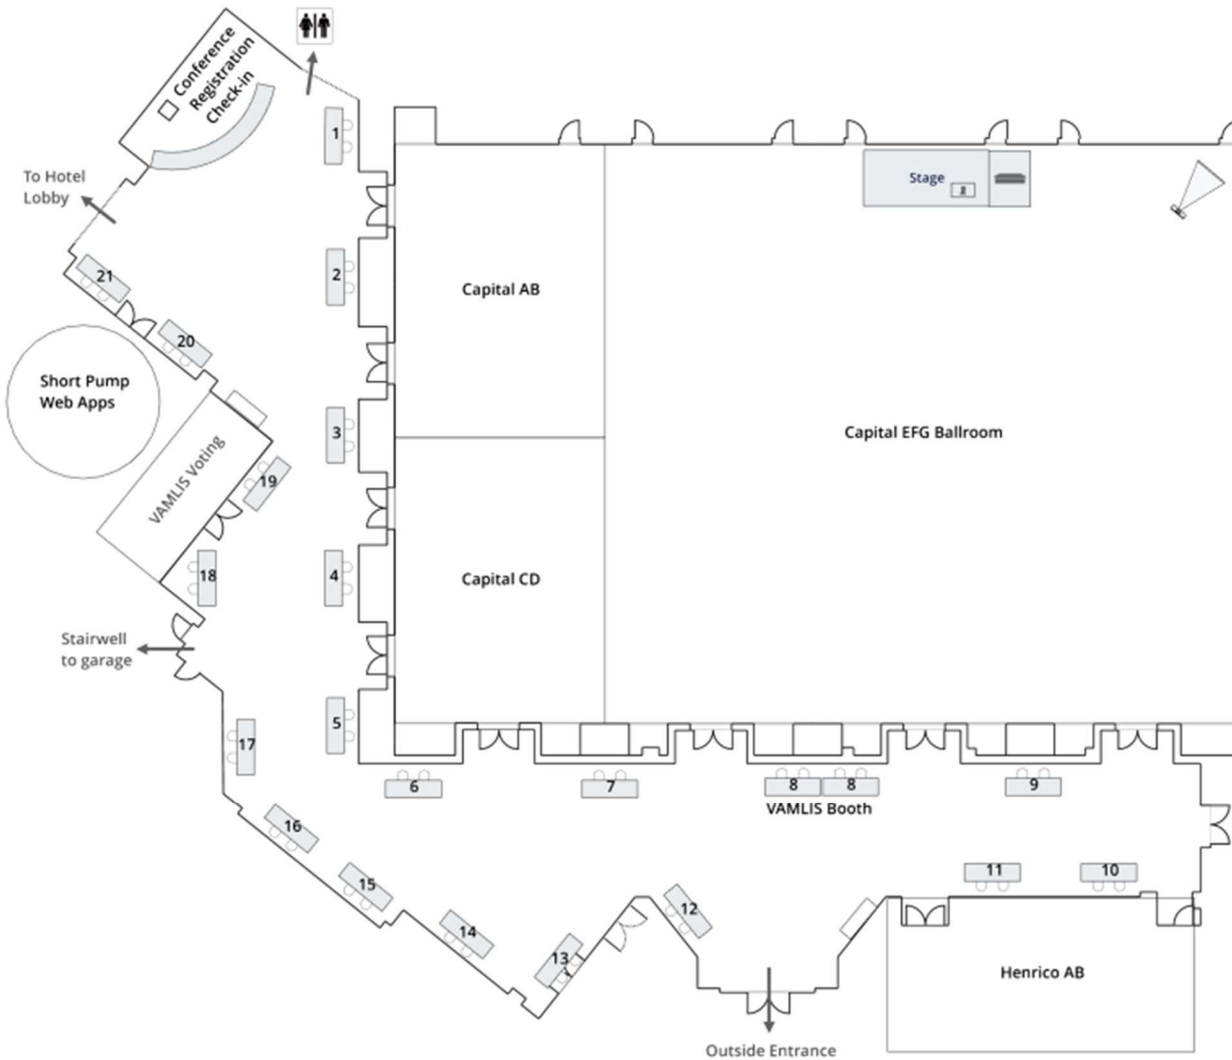

## VENDOR HALL

Booth #	Vendor	Logo
2	GeoDecisions	
3	Duncan-Parnell	
4	JMT Group	
5	HDR	
6	NV5 Geospatial	
7	Timmons Group	
8	VAMLIS	
9	Kucera Int'l	
10	William & Mary U	
11	U of R – Prof. & Continuing Studies	
13	Surdex	
14	VGIN (NGSB)	
15	U of Mary Washington	
16	Esri	
17	CDM Smith	
18	Cyclomedia Technology	
19	EagleView	
20	NewlandGEO/EOS Positioning	
21	EA Engineering, Science and Tech	

*\*Join us for a Vendor Social at the end of Day 1 on Tuesday from 5:00-6:30pm, one free drink ticket is included with each attendee badge. Don't forget to turn in your Vendor Passport by Day 2 Lunch at the VAMLIS Booth to be entered in the raffle drawing!*